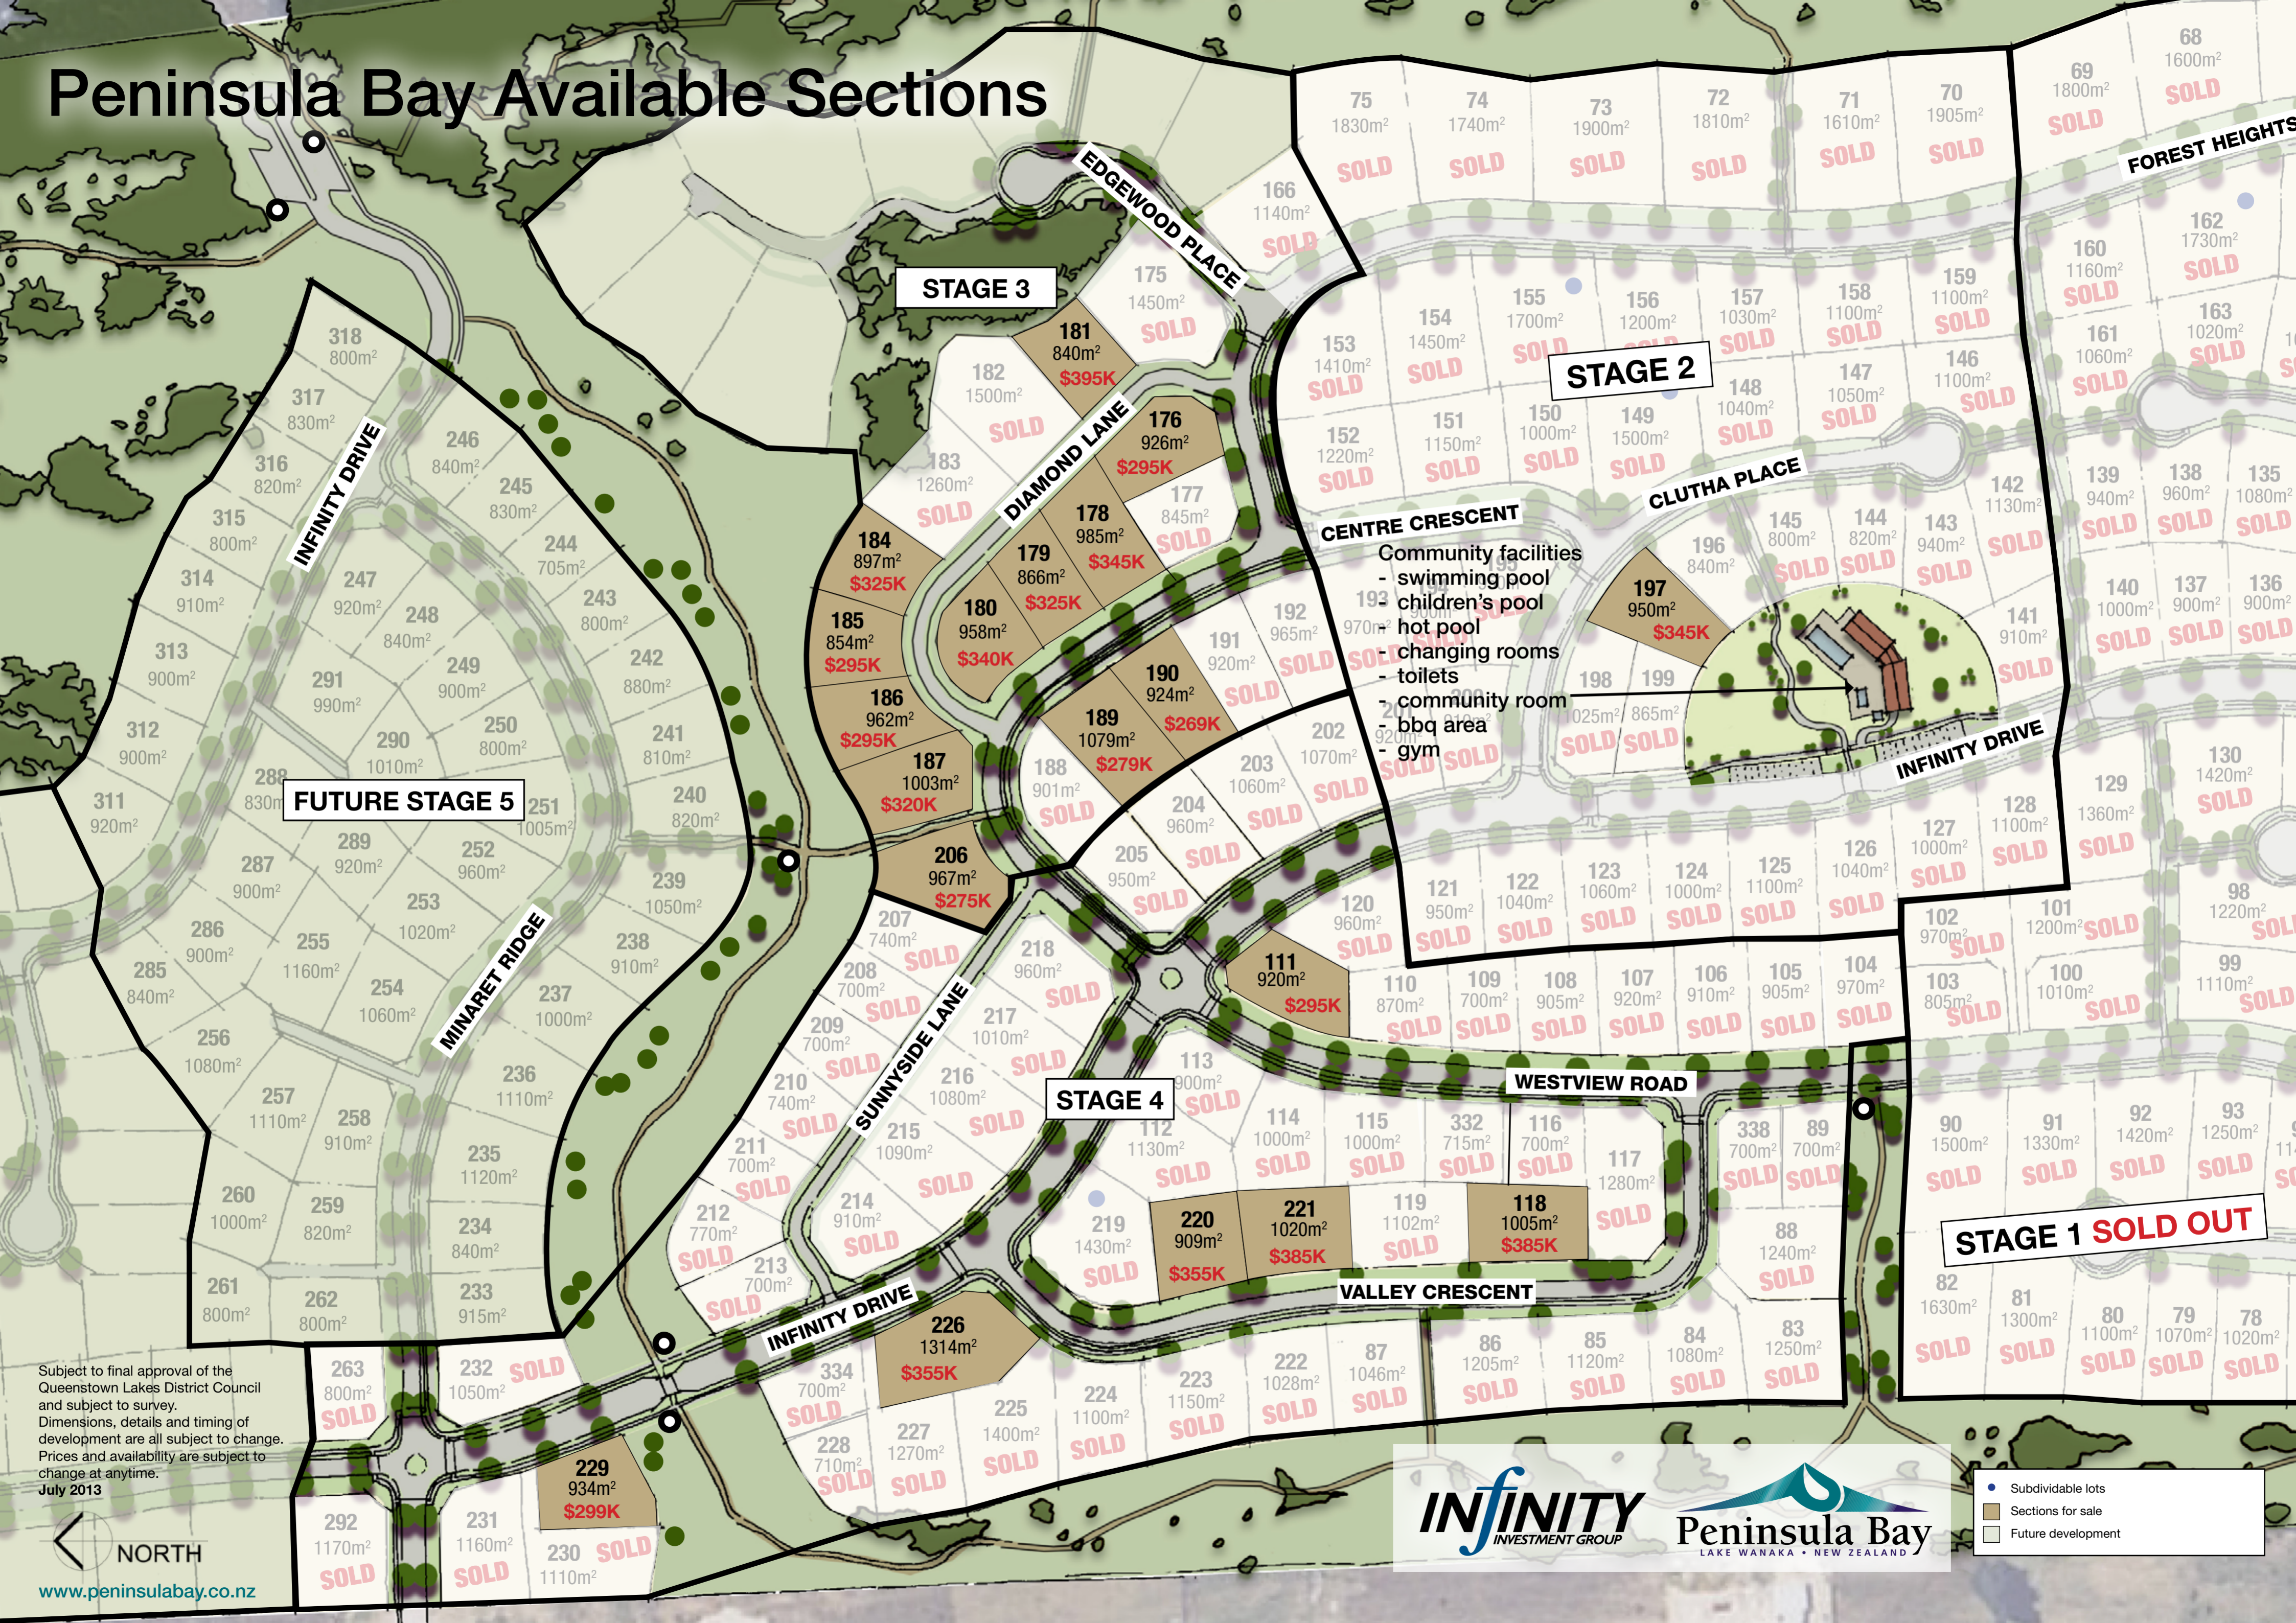

# Peninsula Bay Available Sections

**Community facilities**  
 - swimming pool  
 - children's pool  
 - hot pool  
 - changing rooms  
 - toilets  
 - community room  
 - bbq area  
 - gym

Subject to final approval of the Queenstown Lakes District Council and subject to survey. Dimensions, details and timing of development are all subject to change. Prices and availability are subject to change at anytime. July 2013

- Subdividable lots
- Sections for sale
- Future development